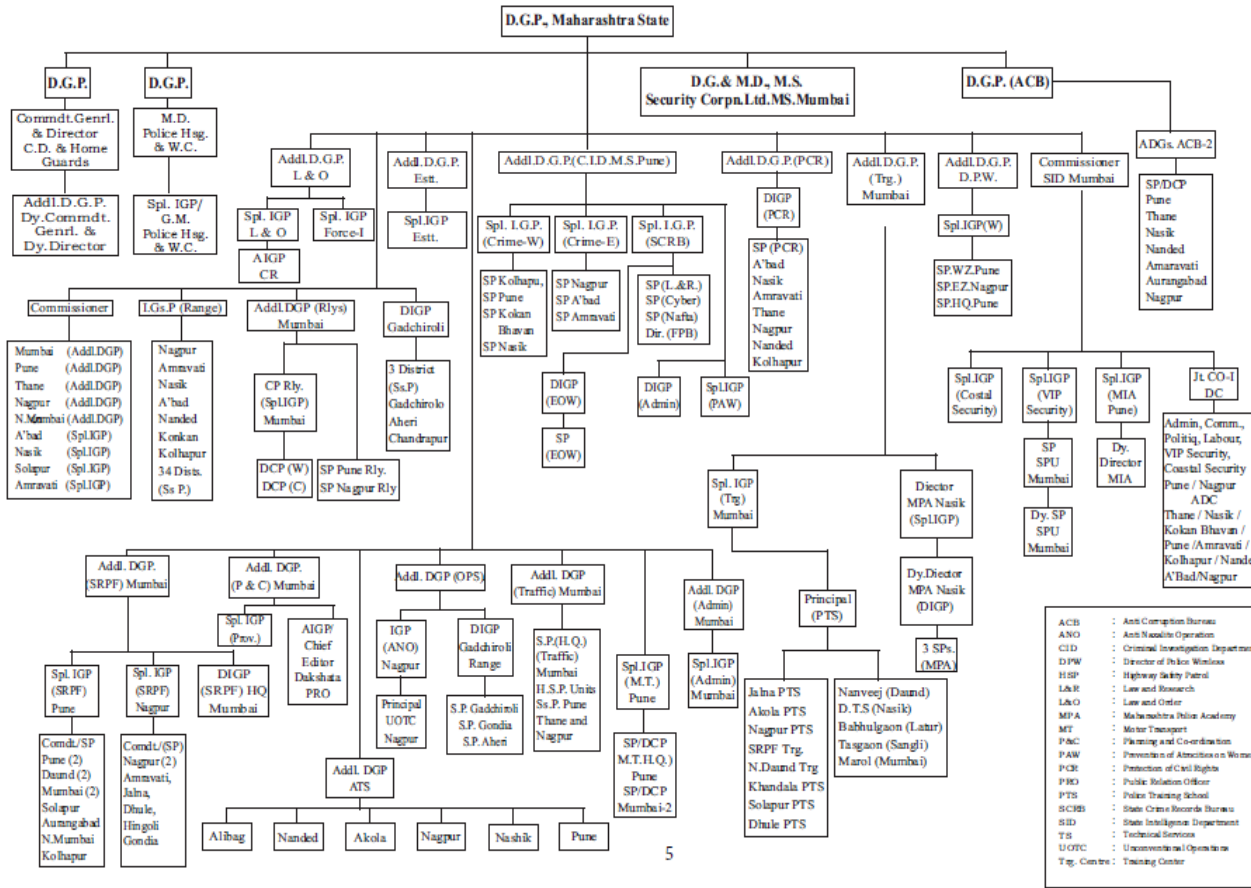

ORGANISATIONAL CHART OF MAHARASHTRA STATE POLICE